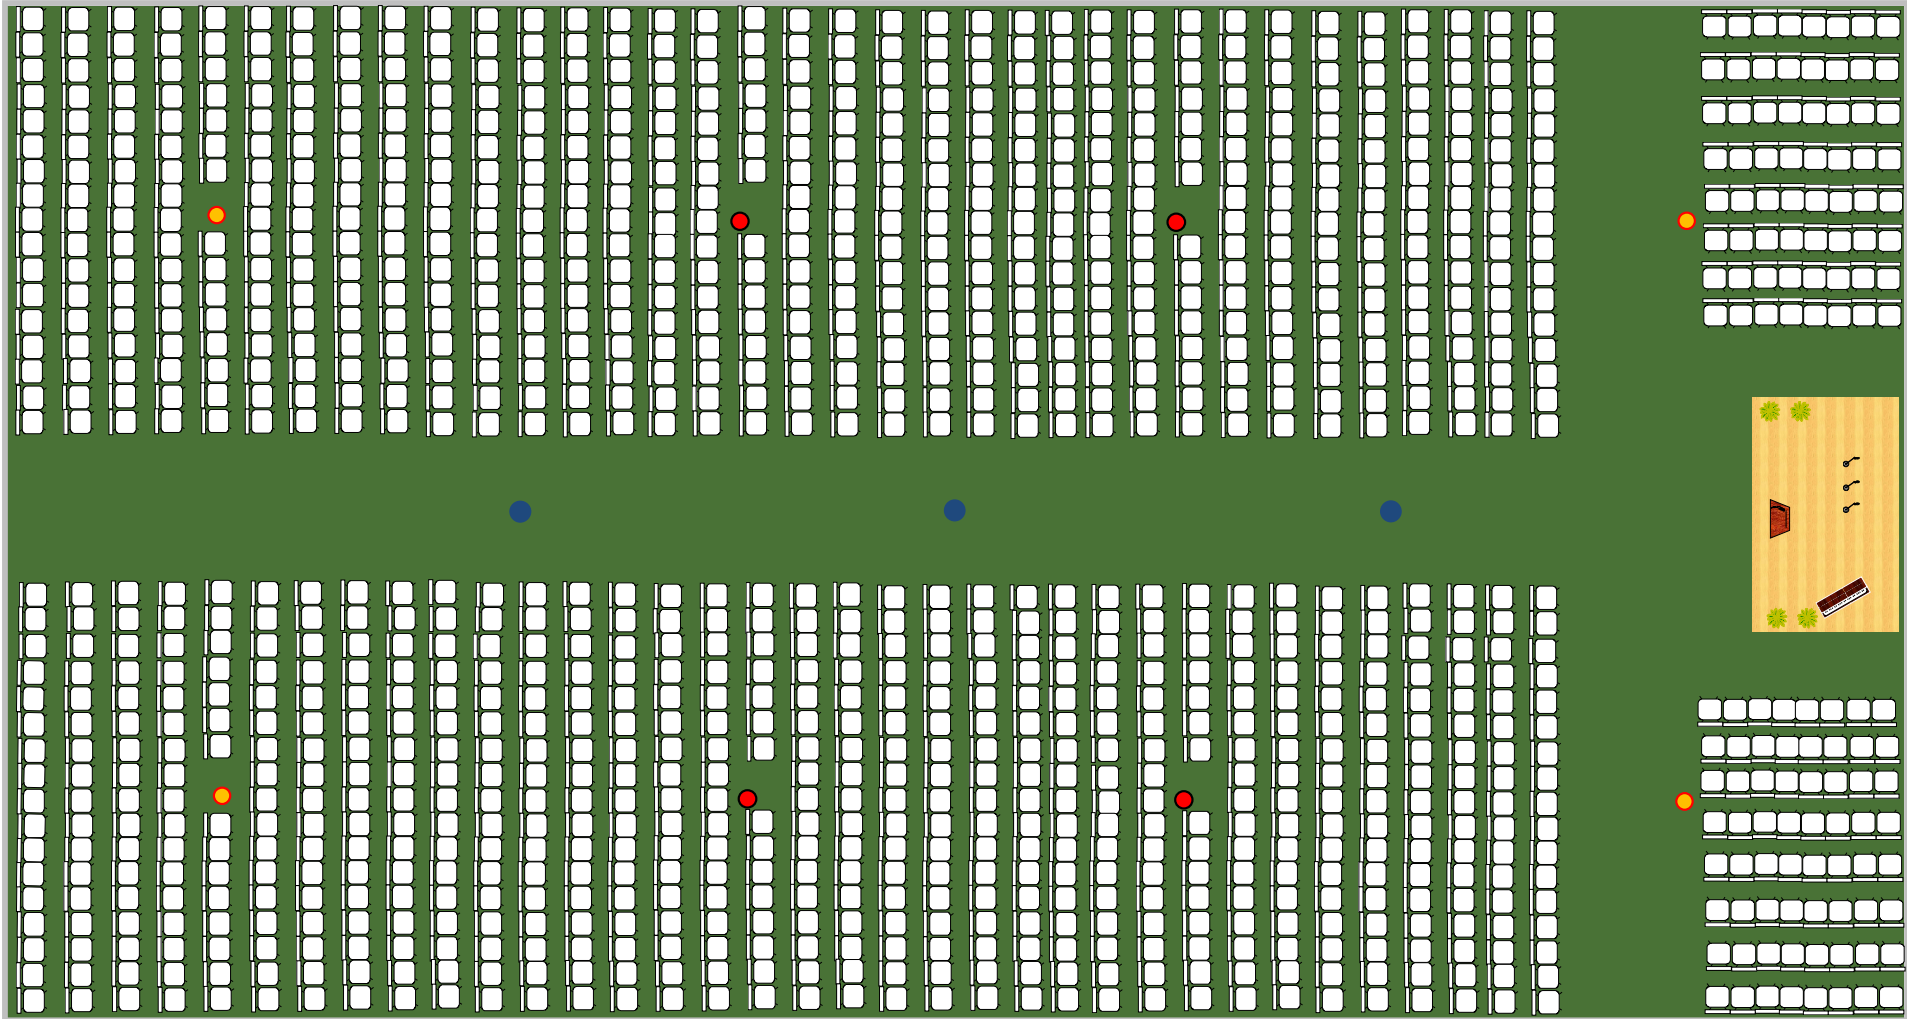

70' x 130' auditorium seating floor plan

1276 Seating capacity with 10' x 16' stage shown

1517 maximum seating capacity without stage

- Blue dots = Center pole position
- Yellow dots = 14' Corner Quarter pole position
- Red dots = 17' Middle Quarter pole positions